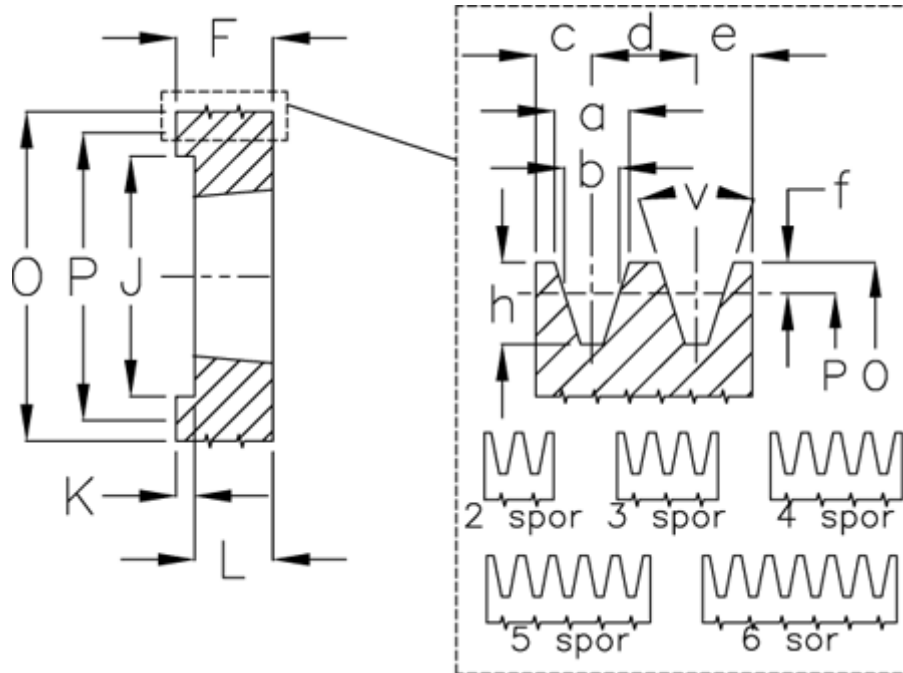

Article number: 604111011202

Description: V-belt pulley SPB 112/2 TL1610

Measures

a	= 16,3	For bush	= 1610	P	= 112
b	= 14	h	= 17,5	Type	= SPB
Bush ζ max	= 42	J	= 72.0	v	= 34 grader
c	= 12,5	K	= 19		
d	= 19	L	= 25		
e	= 12,5	m	= -		
f	= 3,5	Number of ribs	= 2		
F	= 44	O	= 119		